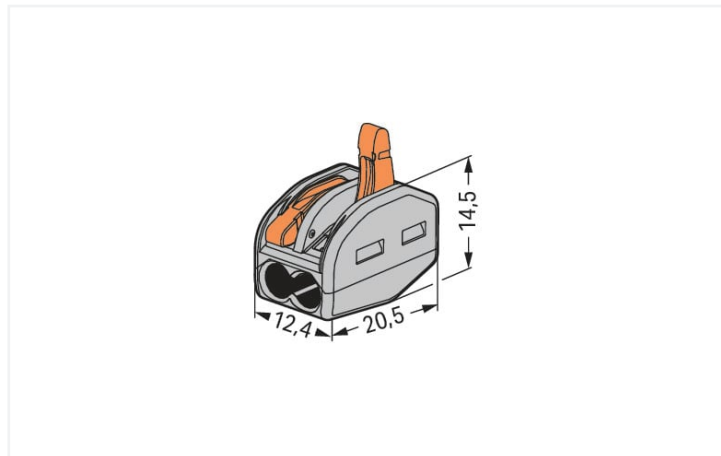

Data Sheet | Item Number: 222-412

CLASSIC Splicing Connector; for all conductor types; max. 4 mm²; 2-conductor;
with levers; gray housing; Surrounding air temperature: max 40°C; 2,50 mm²; gray

<https://www.wago.com/222-412>

Color:  gray

Dimensions in mm

Notes

Safety information 1

in grounded power lines

Electrical data

Ratings per IEC/EN

Ratings per	EN 60664
Nominal voltage (III/2)	400 V
Rated surge voltage (III/2)	4 kV
Rated current	32 A
Legend (ratings)	(II / 2) \triangleq Overvoltage category II / Pollution degree 2

Connection data

Connection points	2
Total number of potentials	1

Connection 1

Connection technology	CAGE CLAMP®
Actuation type	Lever
Connectable conductor materials	Copper
Solid conductor	0.08 ... 2.5 mm ² / 28 ... 12 AWG
Fine-stranded conductor	0.08 ... 4 mm ² / 28 ... 12 AWG
Wiring direction	Side-entry wiring

Physical data

Width	12.4 mm / 0.488 inches
-------	------------------------

Material Data

Note (material data)	Information on material specifications can be found here
Color	gray
Flammability class per UL94	V0
Fire load	0.079 MJ
Actuator color	orange
Weight	3.1 g