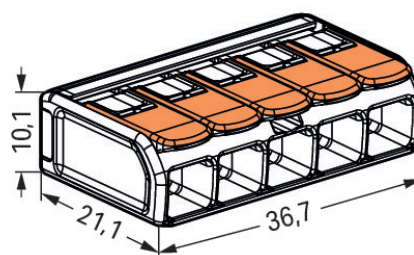

## Data Sheet | Item Number: 221-615

COMPACT Splicing Connector; for all conductor types; max. 6 mm<sup>2</sup>; 5-conductor; with levers; transparent housing; Surrounding air temperature: max 85°C (T85); 6,00 mm<sup>2</sup>; transparent

<https://www.wago.com/221-615>

Color:  transparent

Dimensions in mm

## Physical data

Width	36.7 mm / 1.445 inches
-------	------------------------