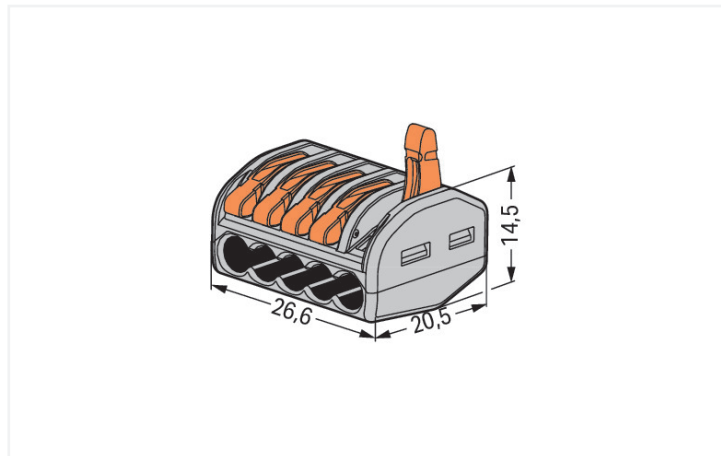

Data Sheet | Item Number: 222-415

CLASSIC Splicing Connector; for all conductor types; max. 4 mm²; 5-conductor;
with levers; gray housing; Surrounding air temperature: max 40°C; 2,50 mm²; gray

<https://www.wago.com/222-415>

Color: ■ gray

Dimensions in mm

Notes

Safety information 1

in grounded power lines

Electrical data

Ratings per IEC/EN

Ratings per	EN 60664
Nominal voltage (II/2)	400 V
Rated surge voltage (II/2)	4 kV
Rated current	32 A
Legend (ratings)	(II / 2) \triangleq Overvoltage category II / Pollution degree 2

Connection data

Connection points	5
Total number of potentials	1

Connection 1

Connection technology	CAGE CLAMP®
Actuation type	Lever
Connectable conductor materials	Copper
Solid conductor	0.08 ... 2.5 mm ² / 28 ... 12 AWG
Fine-stranded conductor	0.08 ... 4 mm ² / 28 ... 12 AWG
Wiring direction	Side-entry wiring

Physical data

Width	26.6 mm / 1.047 inches
-------	------------------------

Material Data

Note (material data)	Information on material specifications can be found here
Color	gray
Flammability class per UL94	V0
Fire load	0.141 MJ
Actuator color	orange
Weight	6.6 g